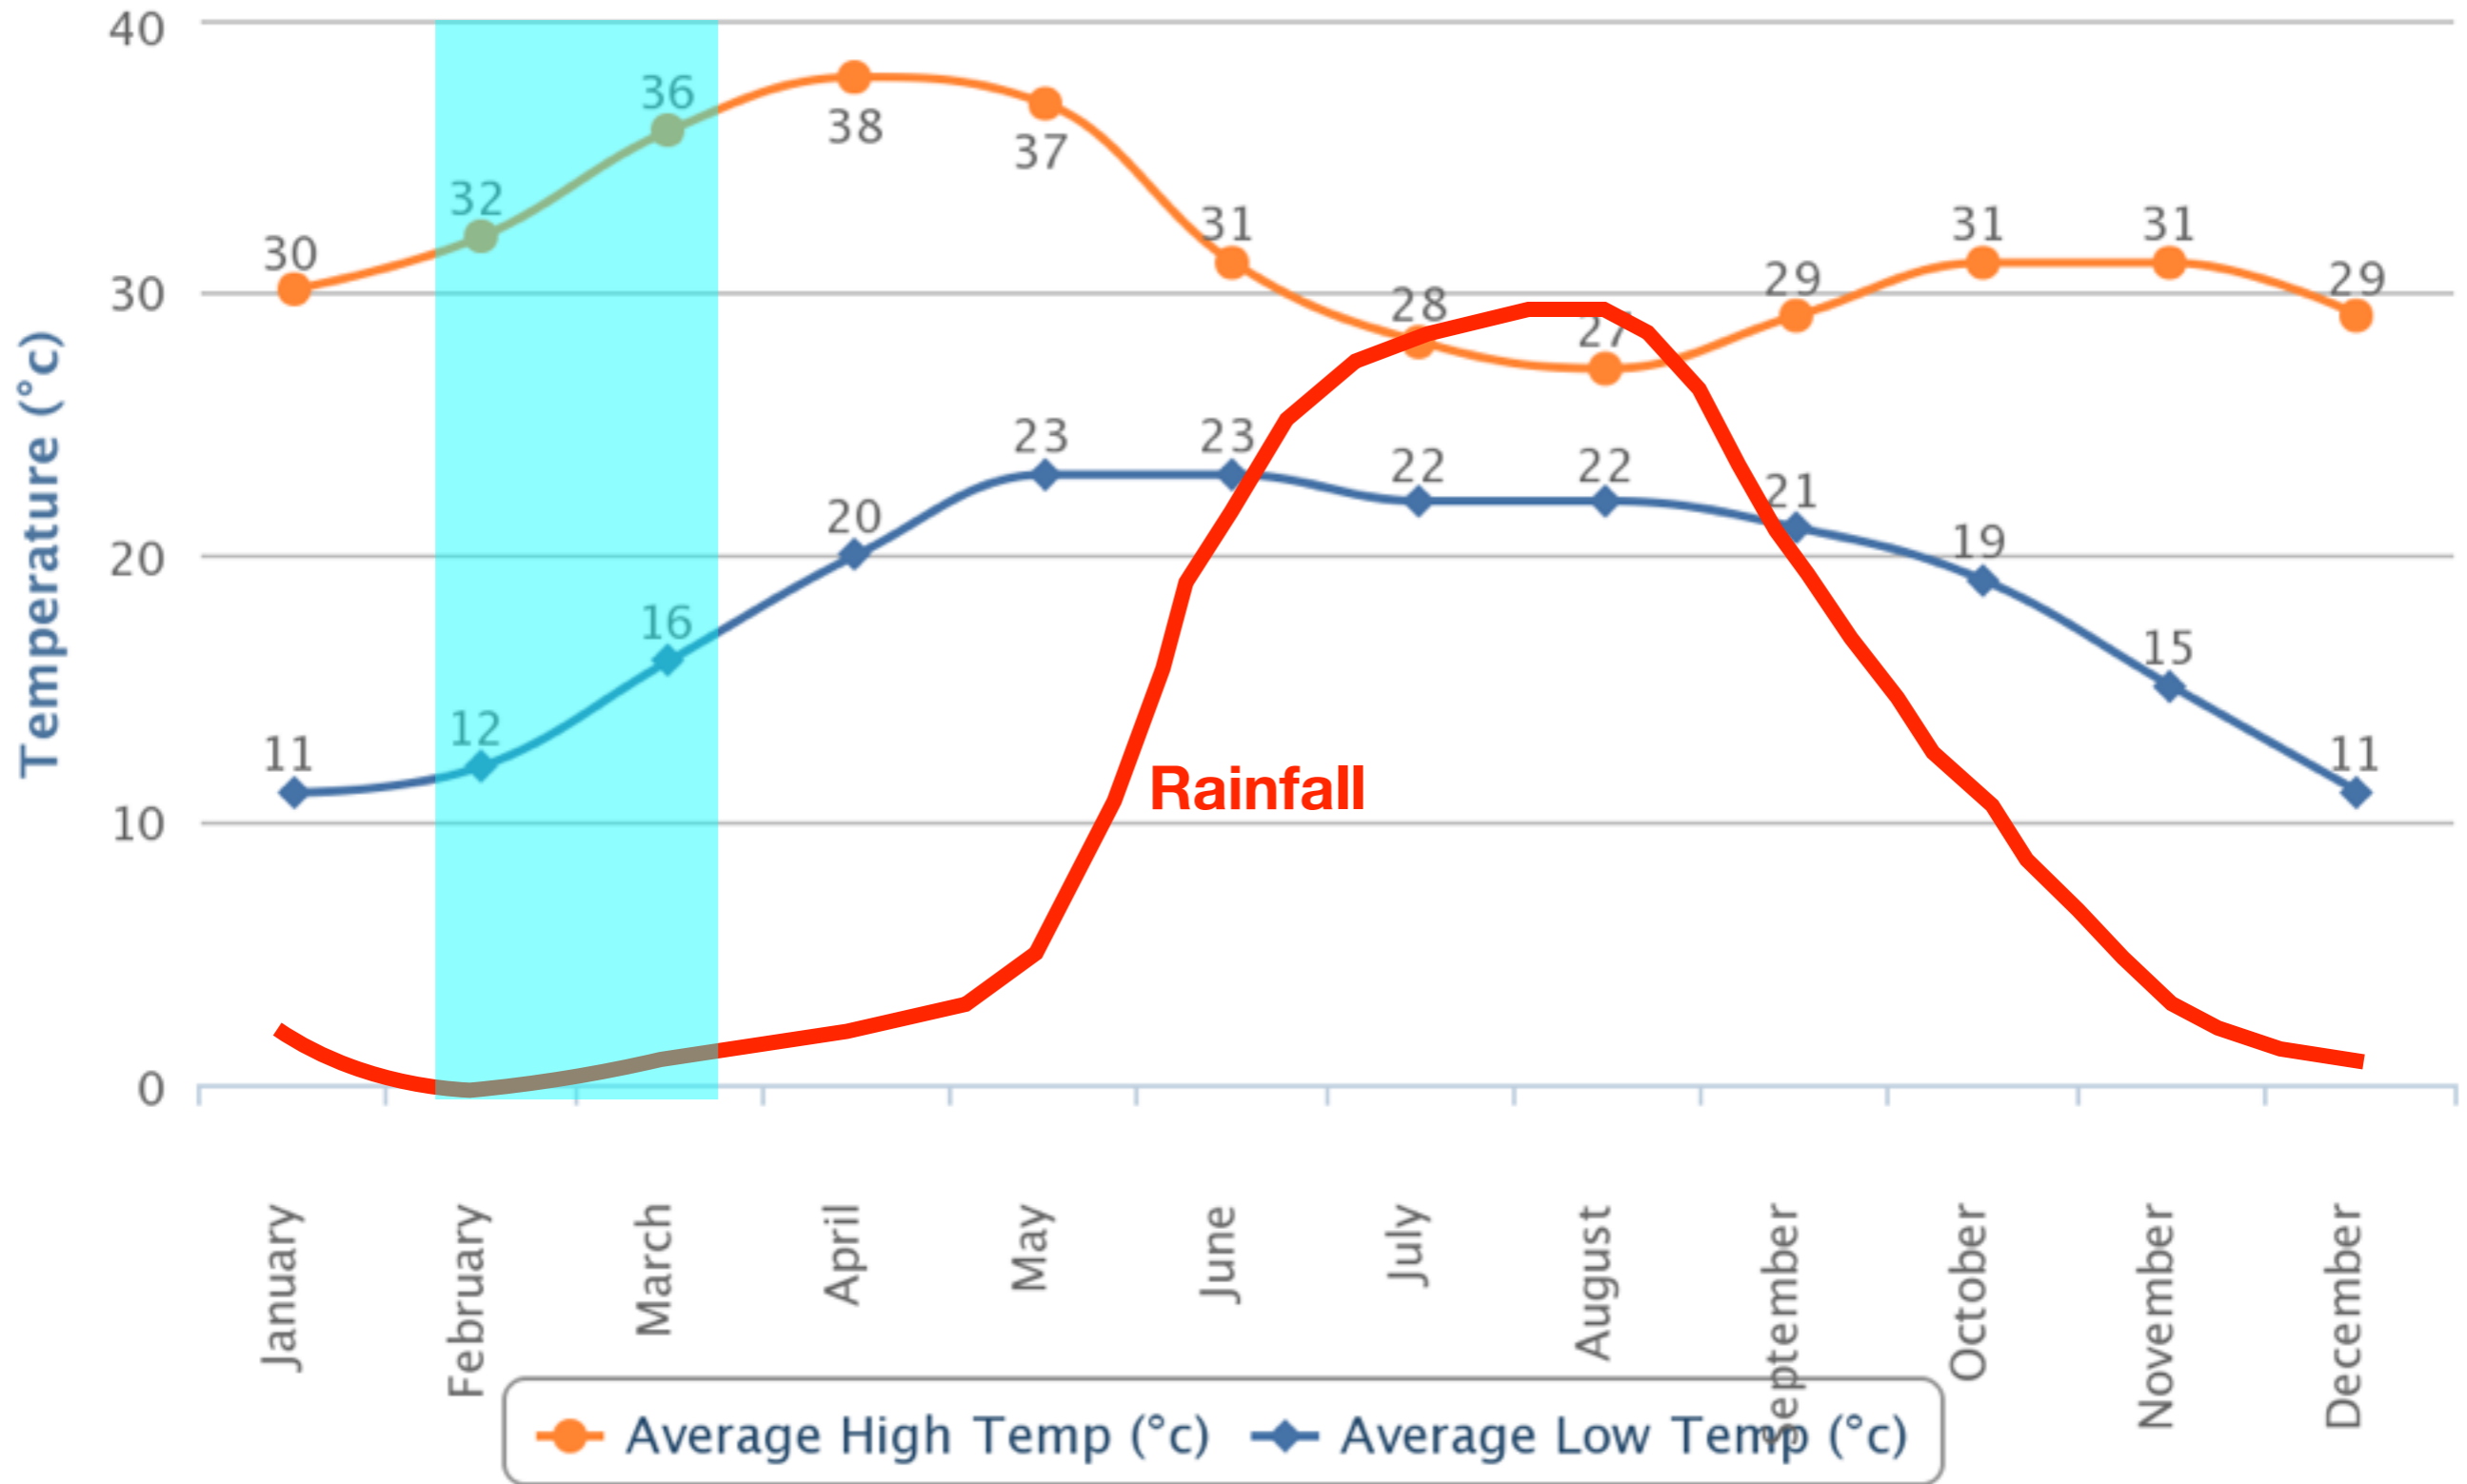

Average Temperature (°C) Graph for Pune

**Propose that IACHEC 2016 be held in early March
Feb 29 - Mar 3**