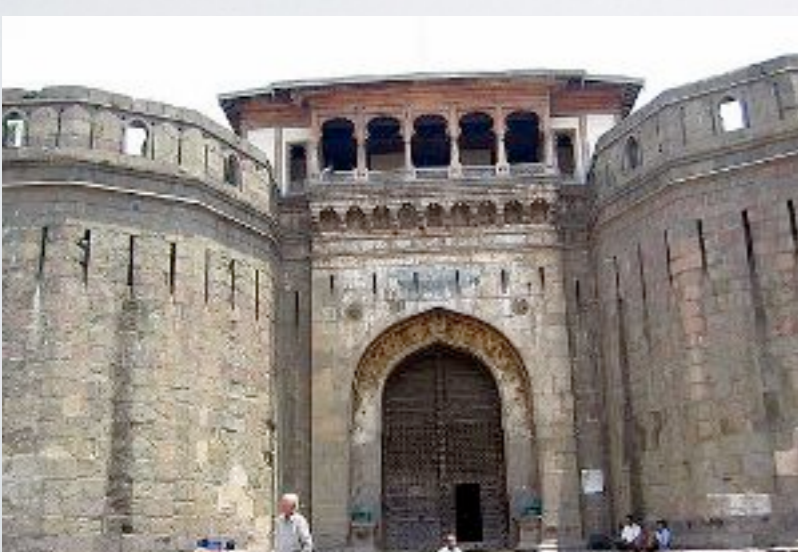

IACHEC 2016

Welcome to IUCAA
University Campus, Pune, India
www.iucaa.in

Pune: Located in Western India,
Nearest major International Airport:
Mumbai, 160 km away (< 4h by road)

Also, good air connectivity with **Delhi**
City of Hills, Forts, Temples, Research and Educational Hub, InfoTech and Automobile Industry. GMRT is nearby.

Population: 8.2 million

IUCAA: Inter-University Centre for Astronomy & Astrophysics

Located within Pune University

On-campus Guest House
accommodation for up to 100 visitors

Fully wi-fi campus

Meeting facilities: