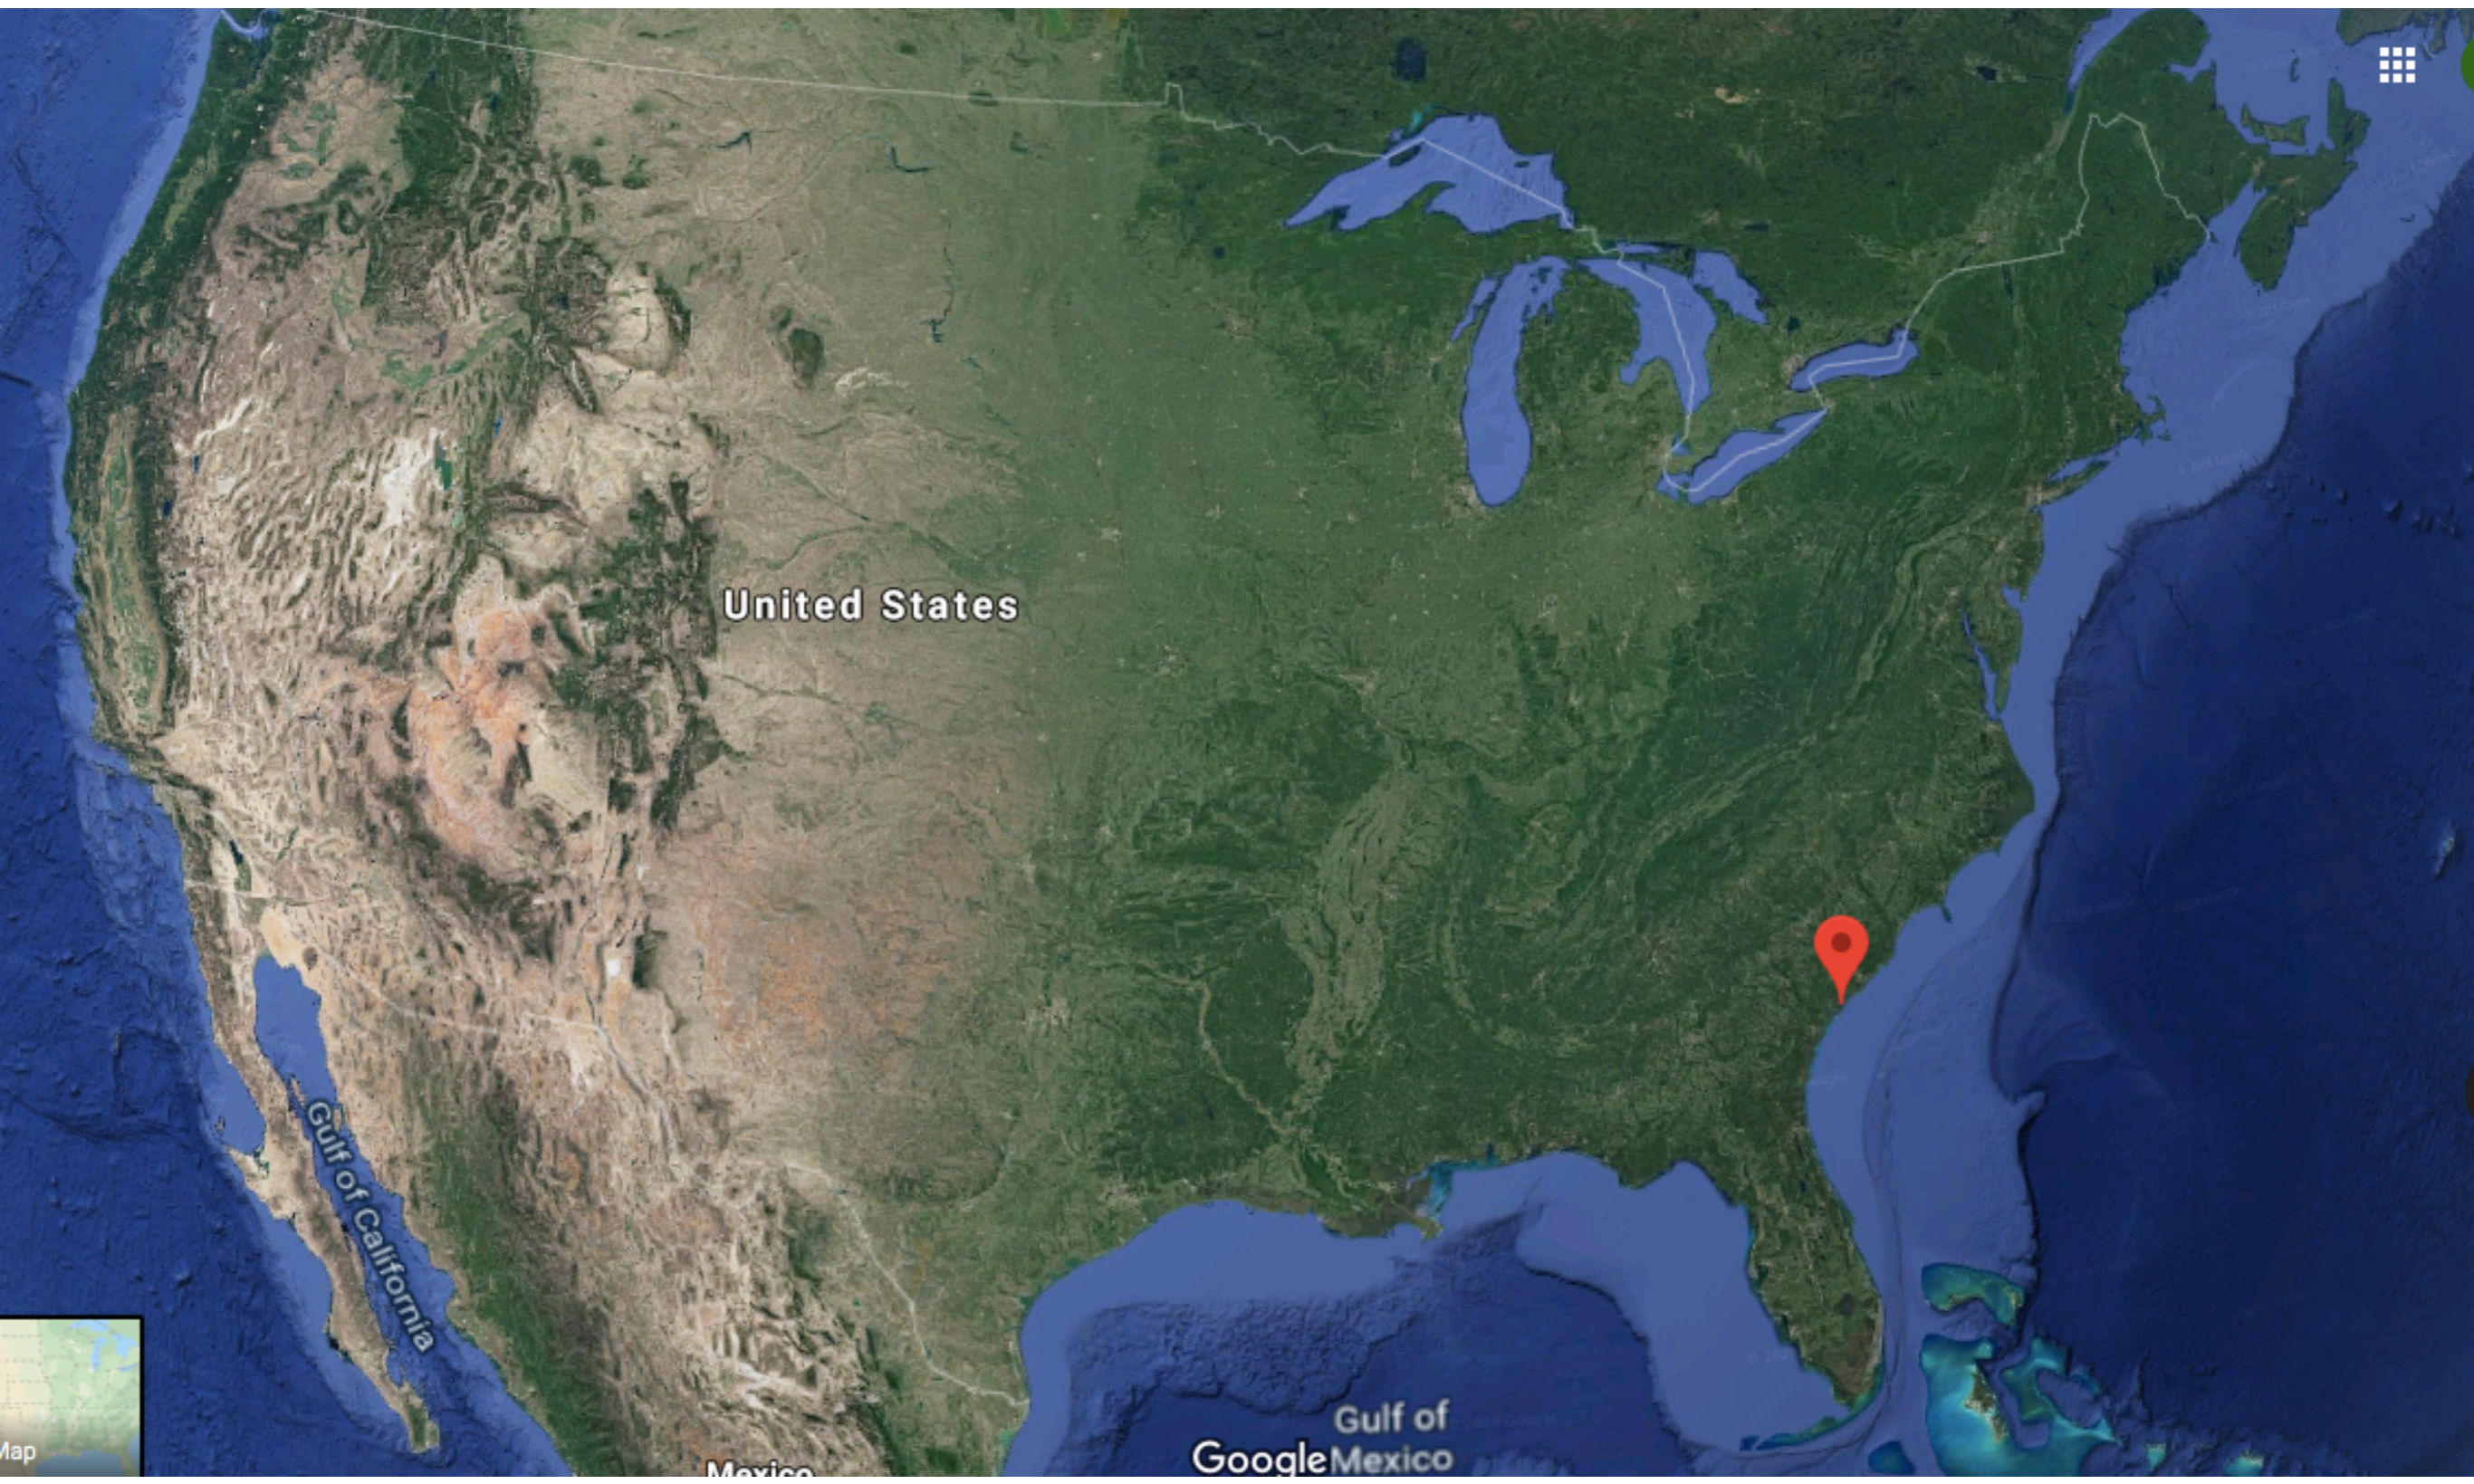

**Next IACHEC**

United States

Gulf of California

Mexico

Gulf of Mexico  
Google

Map

Fripp Island, South Carolina, USA

## Fripp Island

South Carolina 29920  
USA

4.6 ★★★★★ (110)

Island

Directions

Save

Nearby

Send to your  
phone

Share

Developed barrier island & Forrest Gump filmset with golf courses, resorts & restaurants.

South Carolina 29920, USA

Add a label